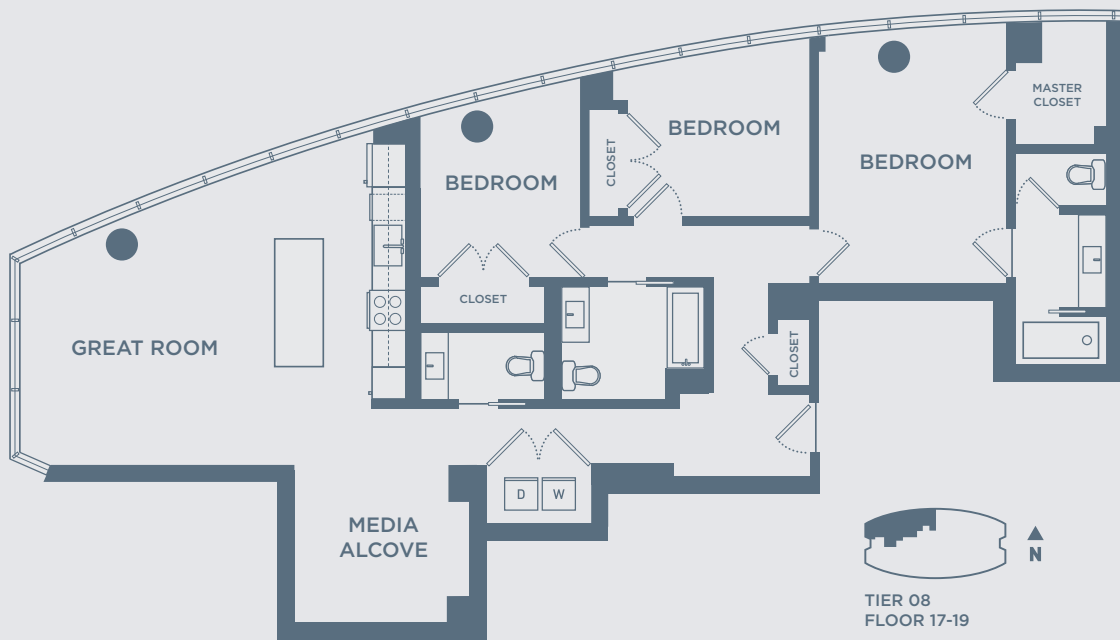

2950

NORTH SHERIDAN

PENTHOUSE
3 BEDROOM + DEN | 2.5 BATH
1,651 SF

*The floor plans shown here are artistic renderings. All dimensions are approximate and actual product specifications may vary in dimensions and detail. Not all features are available in every residence. Price and availability are subject to change. Please contact a representative for details.